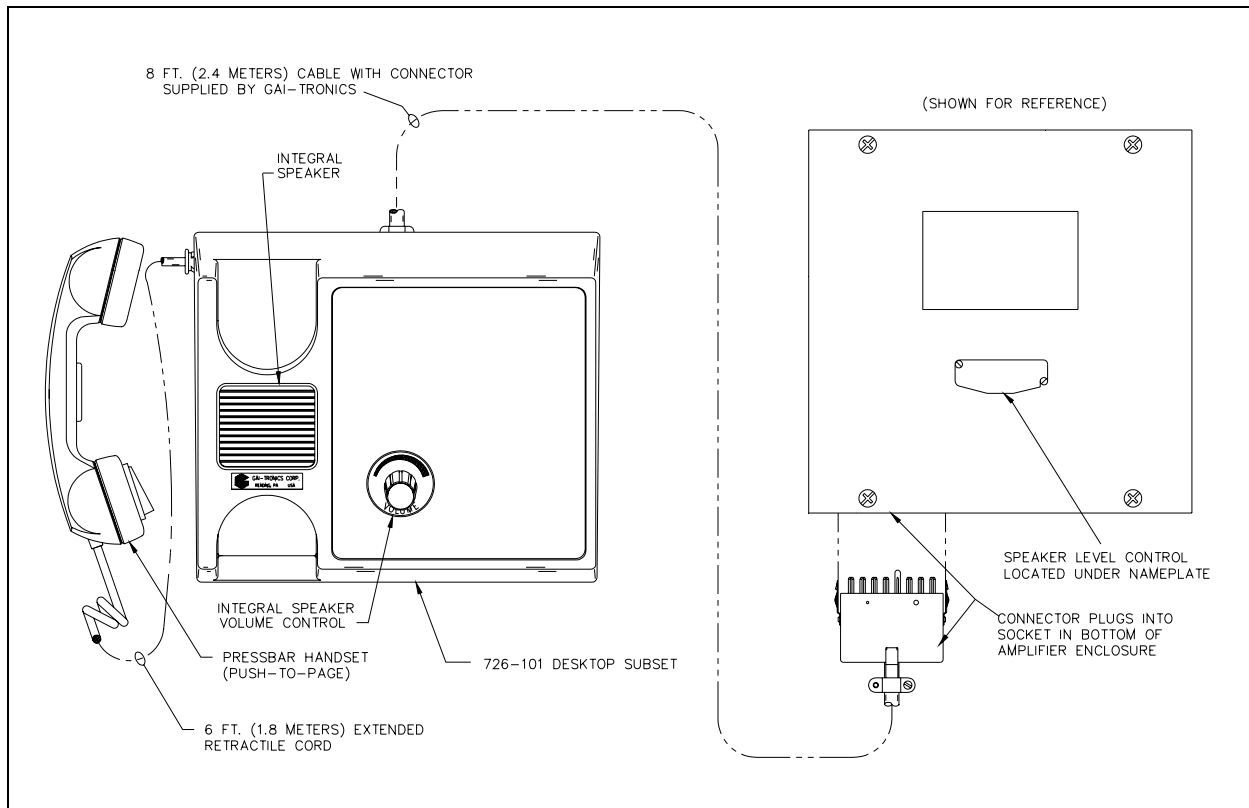

Figure 1. Model 726-101 Single-Party Desktop Subset